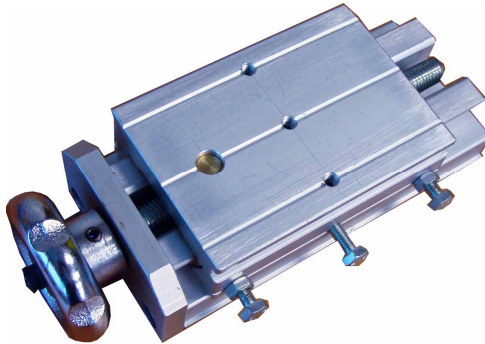

Manual Slide

FXS Manual Slides Available stroke
75mm; 100mm & 150mm
Load capacity 5 Kgs