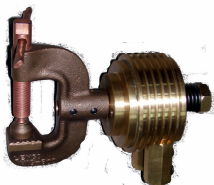

# Ground Clamp

Model	Decription	Order No
L1500/800	800A ground clamp	

Model	Decription	Order No
LG240	Rotary ground 800A	

Model	Decription	Order No
LG440	Rotary ground 1500A	

Model	Decription	Order No
G-1500	1500A C clamp	

Model	Decription	Order No
UJD-1000	1000A ground clamp	

Model	Decription	Order No
MIG-300	300A ground clamp	

Model	Decription	Order No
MIG-500	500A ground clamp	