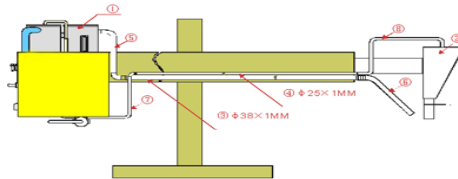

Automatic Flux Recovery

WGS serial Automatic Flux recovery & feeding system are suitable fixing on welding column & boom . Model WGS-60 with 60kg flux capacity & model WGS-80 flux capacity 80kg.